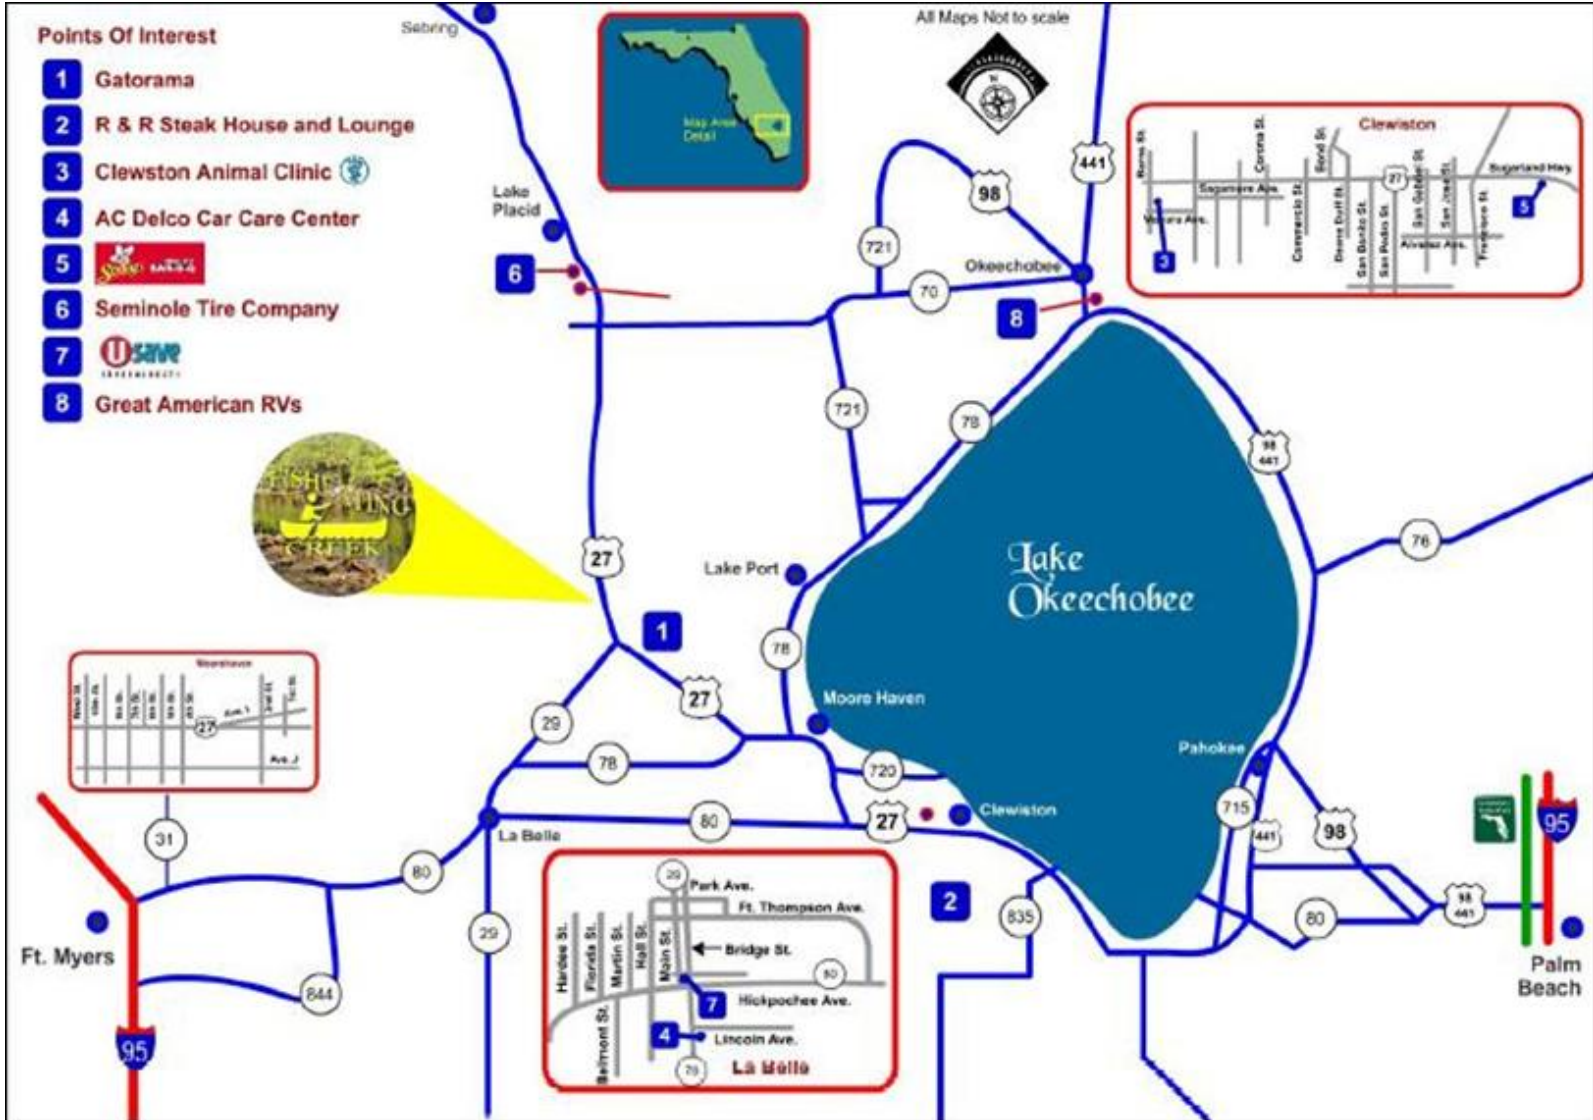

# RIVERWATCH 4<sup>TH</sup> OF JULY PICNIC PARTY

- Please RSVP to Carolina Cabal at [ccaba005@fiu.edu](mailto:ccaba005@fiu.edu) before July 3rd. Send your message with your name and how many people are coming with you; we need this for reservation purposes.
- Entrance fee is \$2 per person.
- BYOP (Bring Your Own Picnic). We recommend you to bring picnic chairs as well.
- CRCA will be taking four canoes and a trailer, but you are also welcome to bring your own canoe/kayak.
- Do not hesitate to bring games, cards, horseshoes, volley/football/soccerballs and anything fun! We will surely make good use of that ;)

## HOW TO GET THERE:

## FISHEATING CREEK MAP WITH REFERENCE:

SEE YOU ALL THERE!