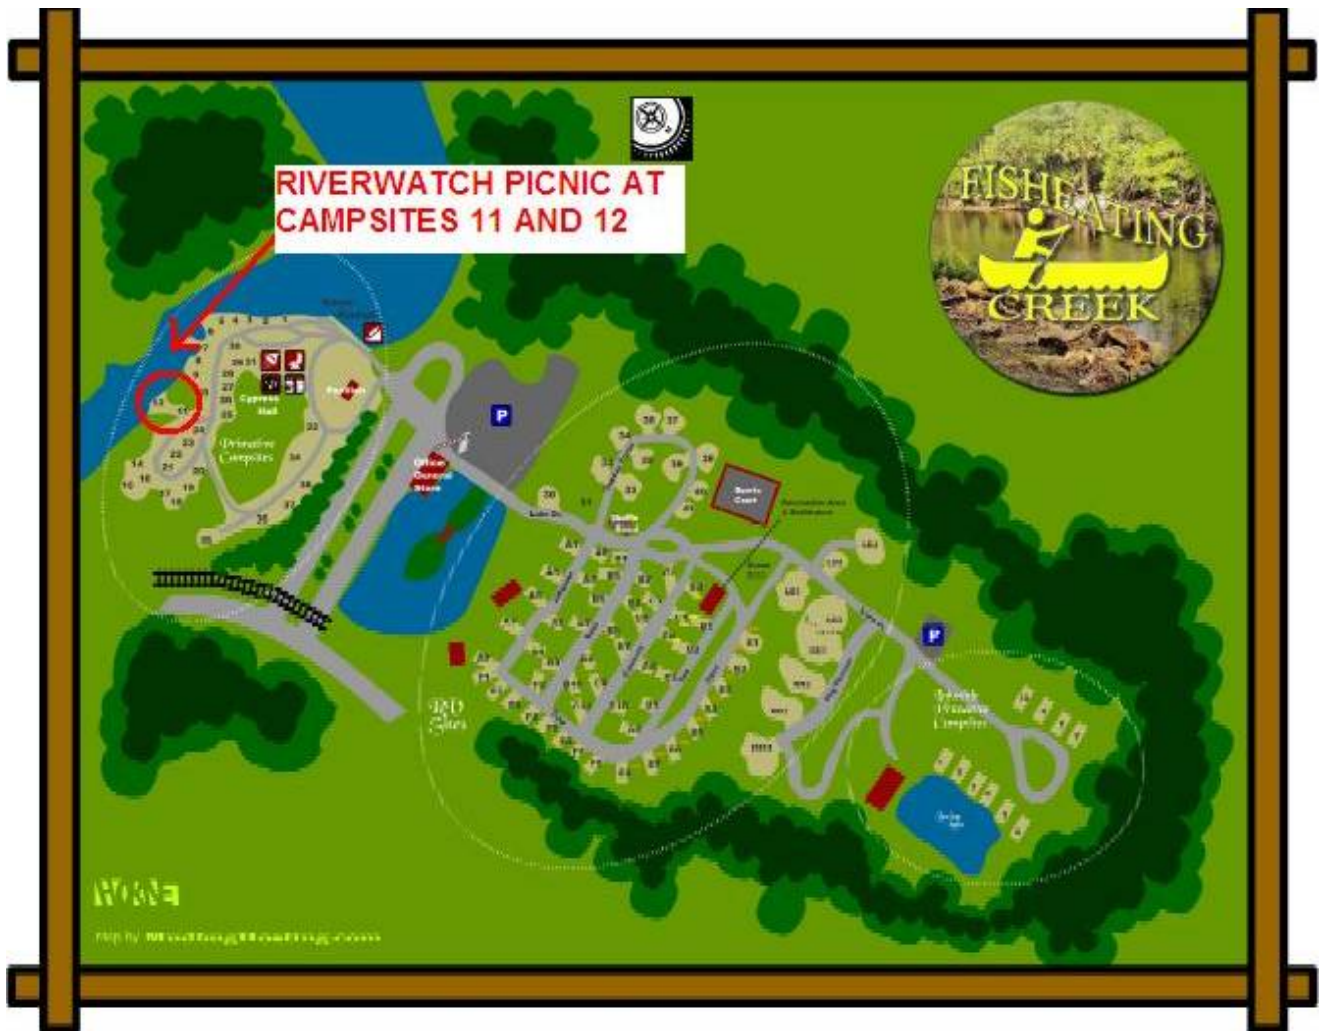

# RIVERWATCH 4<sup>TH</sup> OF JULY PICNIC PARTY

- Please RSVP to Carolina Cabal at [ccaba005@fiu.edu](mailto:ccaba005@fiu.edu) before July 3rd. Send your message with your name and how many people are coming with you; we need this for reservation purposes.
- Entrance fee is \$2 per person.
- BYOP (Bring Your Own Picnic). We recommend you to bring picnic chairs as well.
- CRCA will be taking four canoes and a trailer, but you are also welcome to bring your own canoe/kayak.
- Do not hesitate to bring games, cards, horseshoes, volley/football/soccerballs and anything fun! We will surely make good use of that ;)

## HOW TO GET THERE:

## FISHEATING CREEK MAP WITH REFERENCE:

SEE YOU ALL THERE!